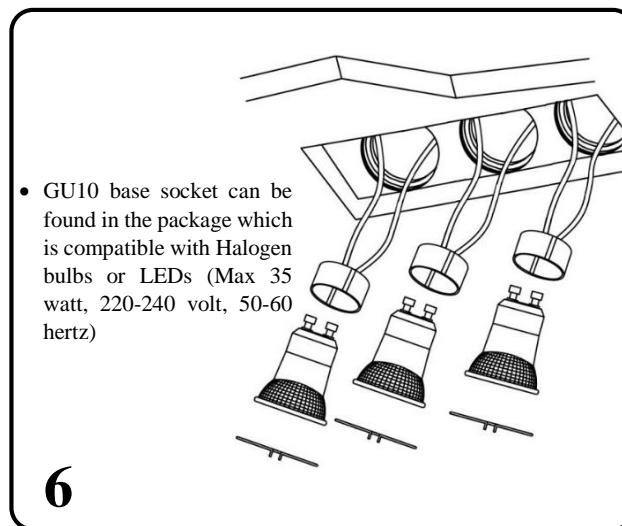

Installation Instruction

Trimless Gypsum Downlight

Model: Fury Triple

We recommend all fittings are better be installed by a qualified electrician. Before any installation or maintenance operations, make sure the electricity supply is disconnected at the consumer unit/fuse board before you begin.