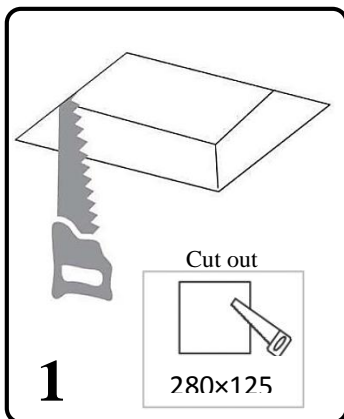

Installation Instruction

Trimless Gypsum Downlight

Model: Fury Triple

We recommend all fittings are better be installed by a qualified electrician. Before any installation or maintenance operations, make sure the electricity supply is disconnected at the consumer unit/fuse board before you begin.