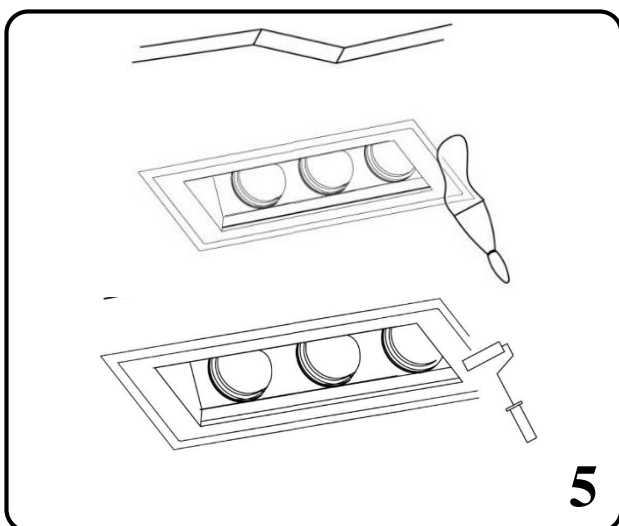

Installation Instruction

Trimless Gypsum Downlight

Model: Fury Triple

We recommend all fittings are better be installed by a qualified electrician. Before any installation or maintenance operations, make sure the electricity supply is disconnected at the consumer unit/fuse board before you begin.