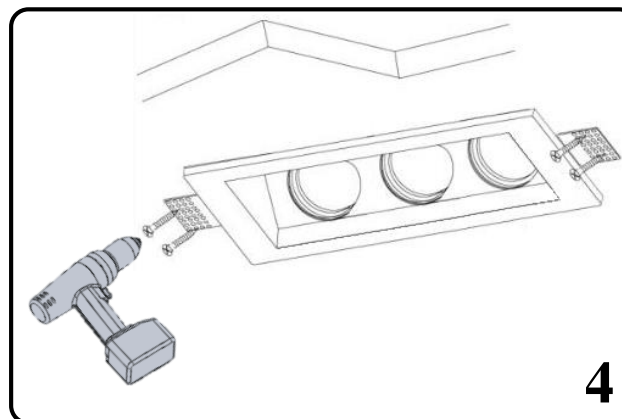

Installation Instruction

Trimless Gypsum Downlight

Model: Fury Triple

We recommend all fittings are better be installed by a qualified electrician. Before any installation or maintenance operations, make sure the electricity supply is disconnected at the consumer unit/fuse board before you begin.